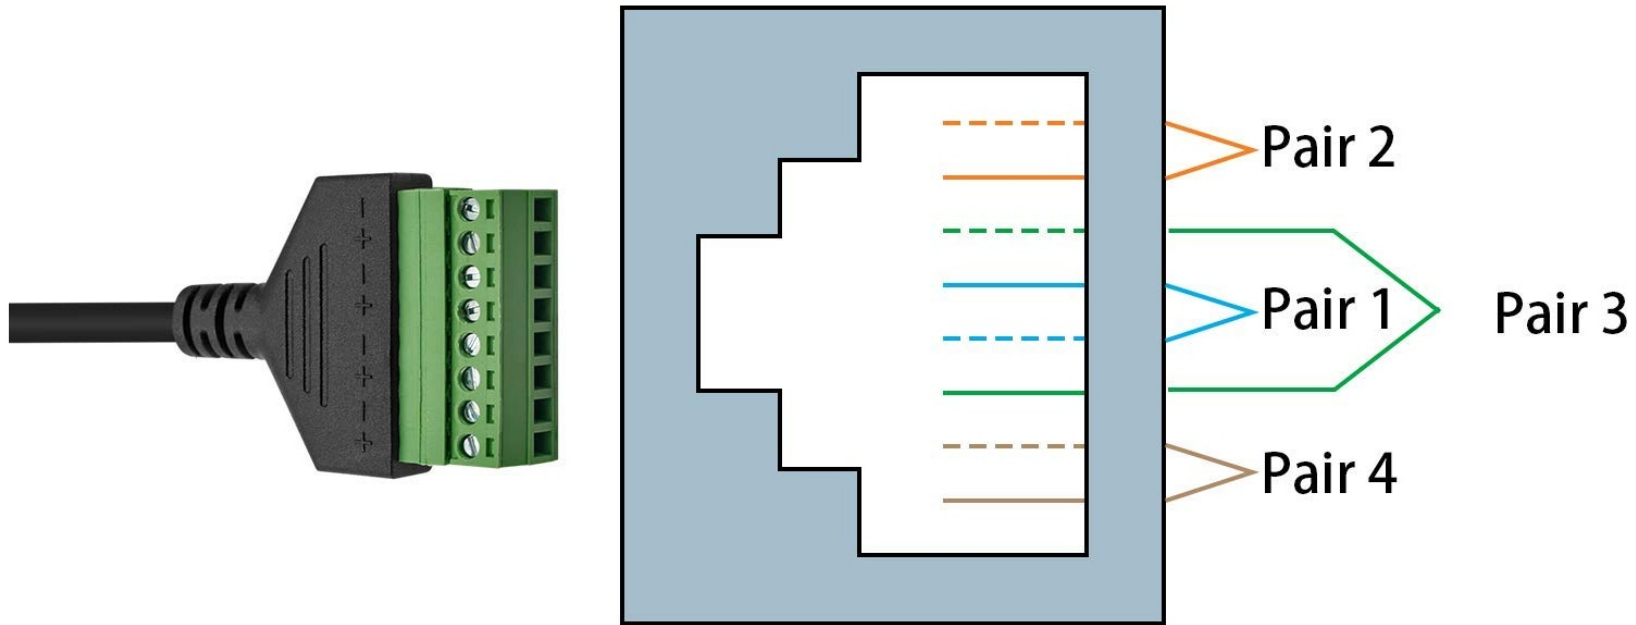

# Wire diagram

Poyicot RJ45 Screw Terminal, RJ45 to 8Pin Screw Terminal Adaptor Connector, Ethernet Extender RJ45 8P8C Female to 8 Pin Screw Terminal Breakout Board Cable...

Size:RJ45 Female Screw Terminal 12inch