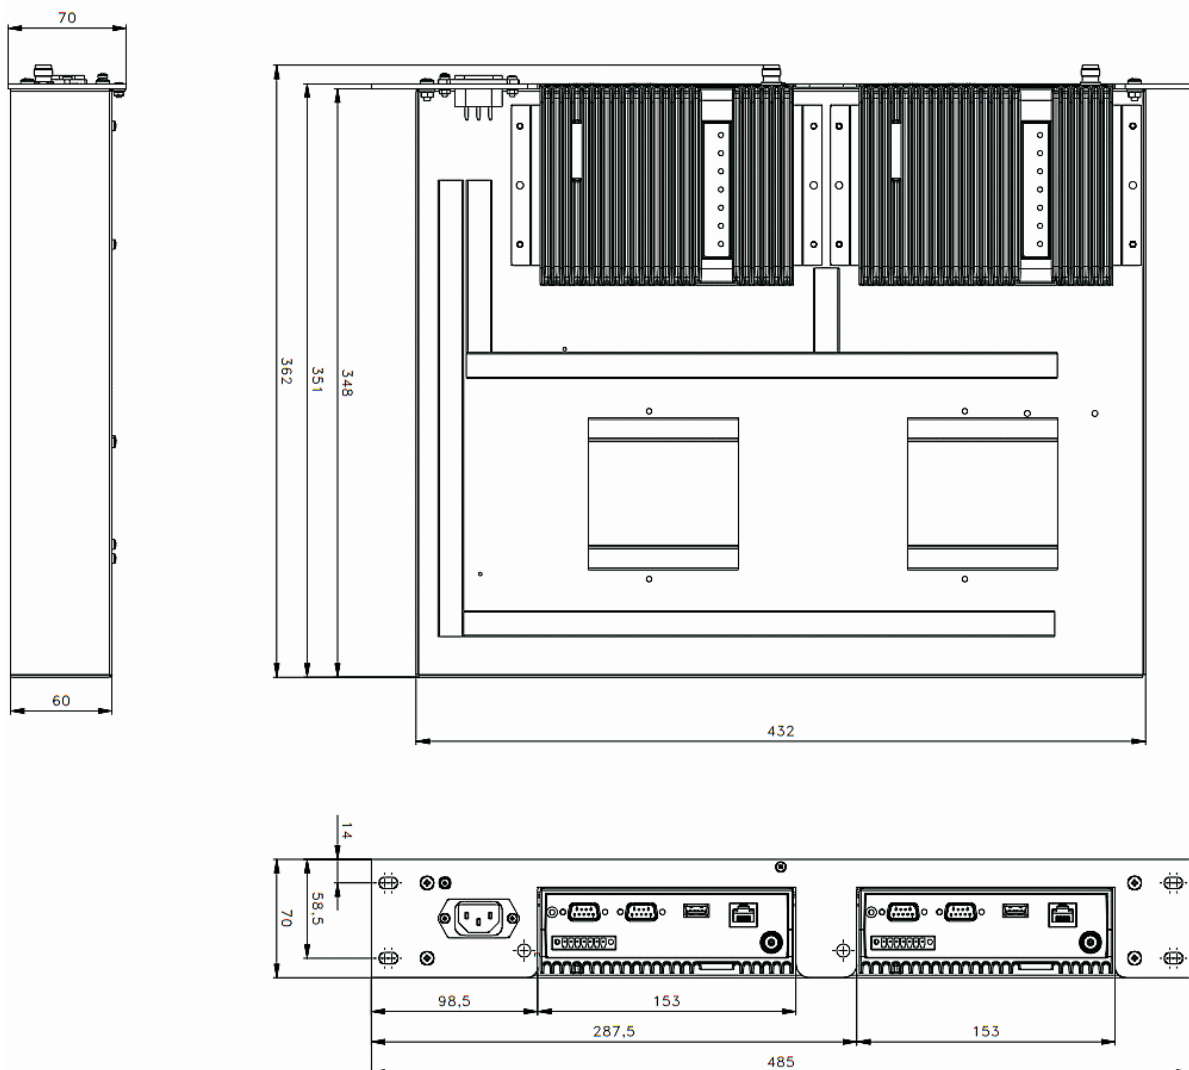

19" rack shelf – single

RipEX

ver. 1.0

19" rack shelf – double

RipEX

ver. 1.0