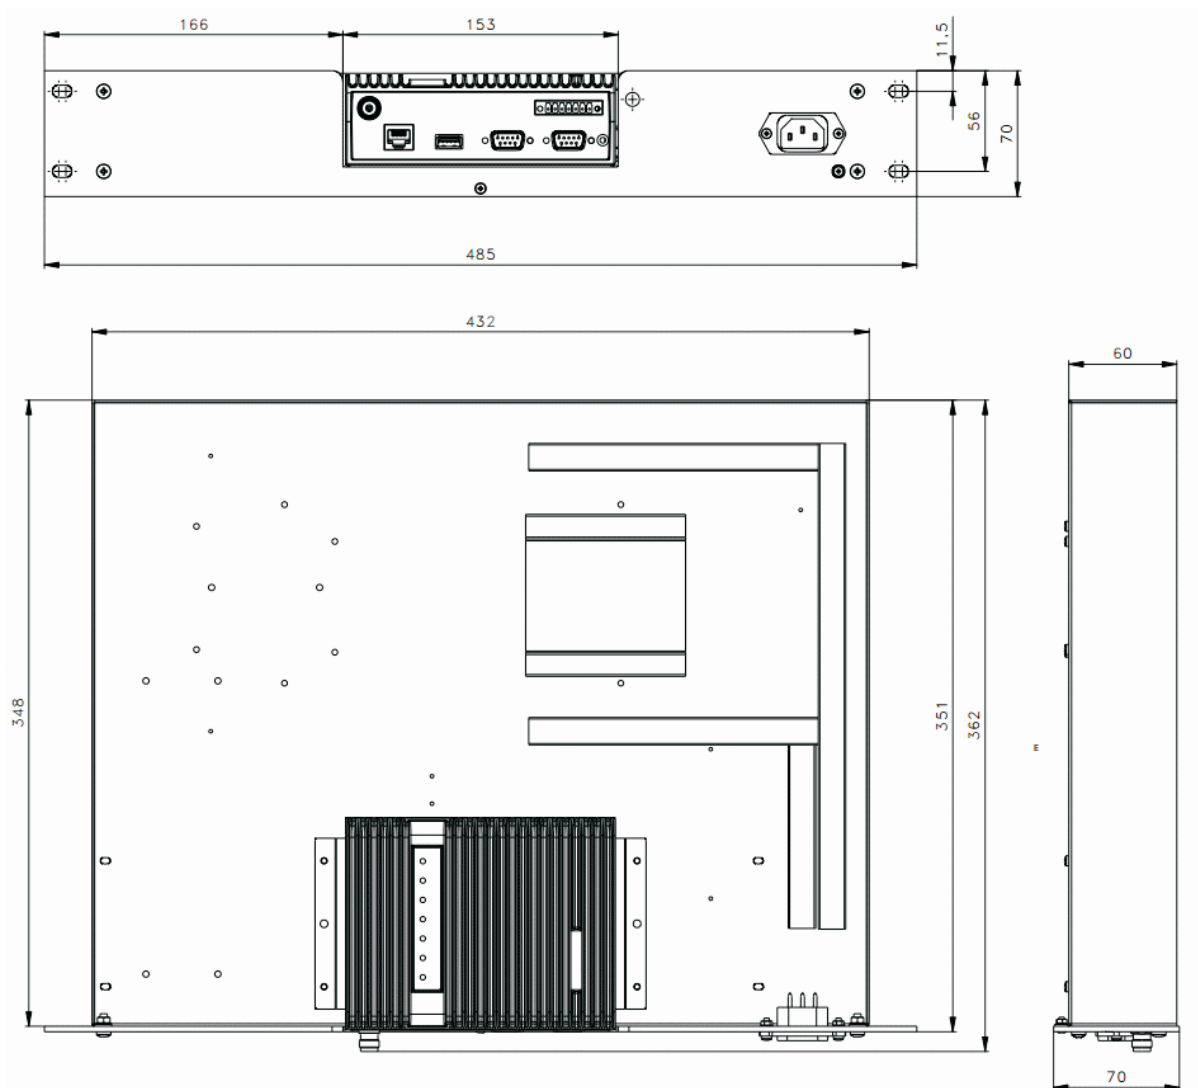

19" rack shelf – single

RipEX

ver. 1.0

19" rack shelf – double

RipEX

ver. 1.0